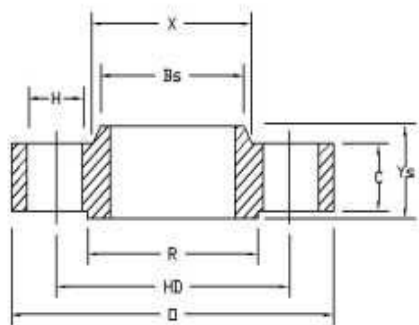

義覺浮球開關

YI JIUE FOLAT SWITCH

ANSI 300LB

PIPE SIZE	O	C	X	R	Ys	Yw	Bs	Bw	HD	NUM of BOLTS	DIA of BOLTS	H
1/2	3-3/4	9/16	1-1/2	1-3/8	7/8	2-1/16	0.88	0.62	2-5/8	4	1/2	5/8
3/4	4-5/8	5/8	1-7/8	1-11/16	1	2-1/4	1.09	0.82	3-1/4	4	5/8	3/4
1	4-7/8	11/16	2-1/8	2	1-1/16	2-7/16	1.36	1.05	3-1/2	4	5/8	3/4
1-1/4	5-1/4	3/4	2-1/2	2-1/2	1-1/16	2-9/16	1.70	1.38	3-7/8	4	5/8	3/4
1-1/2	6-1/8	13/16	2-3/4	2-7/8	1-3/16	2-11/16	1.95	1.61	4-1/2	4	3/4	7/8
2	6-1/2	7/8	3-5/16	3-5/8	1-5/16	2-3/4	2.44	2.07	5	8	5/8	3/4
2-1/2	7-1/2	1	3-15/16	4-1/8	1-1/2	3	2.94	2.47	5-7/8	8	3/4	7/8
3	8-1/4	1-1/8	4-5/8	5	1-11/16	3-1/8	3.57	3.07	6-5/8	8	3/4	7/8
3-1/2	9	1-3/16	5-1/2	5-1/2	1-3/4	3-3/16	4.07	3.55	7-1/4	8	3/4	7/8

PIPE SIZE	O	C	X	R	Ys	Yw	Bs	Bw	HD	NUM of BOLTS	DIA of BOLTS	H
4	10	1-1/4	5-3/4	6-3/16	1-7/8	3-3/8	4.57	4.03	7-7/8	8	3/4	7/8
5	11	1-3/8	7	7-5/16	2	3-7/8	5.66	5.05	9-1/4	8	3/4	7/8
6	12-1/2	1-7/16	8-1/8	8-1/2	2-1/16	3-7/8	6.72	6.07	10-5/8	12	3/4	7/8