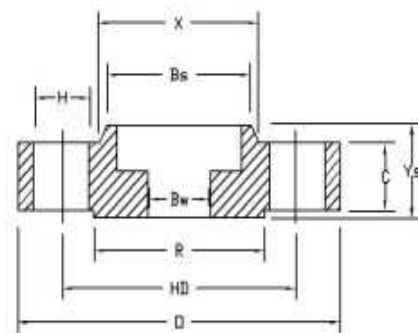

義覺浮球開關

YI JIUE FOLAT SWITCH

ANSI 300LB

PIPE SIZE	O	C	X	R	Ys	Yw	Bs	Bw	HD	NUM of BOLTS	DIA of BOLTS	H
1/2	3-3/4	9/16	1-1/2	1-3/8	7/8	2-1/16	0.88	0.62	2-5/8	4	1/2	5/8
3/4	4-5/8	5/8	1-7/8	1-11/16	1	2-1/4	1.09	0.82	3-1/4	4	5/8	3/4
1	4-7/8	11/16	2-1/8	2	1-1/16	2-7/16	1.36	1.05	3-1/2	4	5/8	3/4
1-1/4	5-1/4	3/4	2-1/2	2-1/2	1-1/16	2-9/16	1.70	1.38	3-7/8	4	5/8	3/4
1-1/2	6-1/8	13/16	2-3/4	2-7/8	1-3/16	2-11/16	1.95	1.61	4-1/2	4	3/4	7/8
2	6-1/2	7/8	3-5/16	3-5/8	1-5/16	2-3/4	2.44	2.07	5	8	5/8	3/4
2-1/2	7-1/2	1	3-15/16	4-1/8	1-1/2	3	2.94	2.47	5-7/8	8	3/4	7/8
3	8-1/4	1-1/8	4-5/8	5	1-11/16	3-1/8	3.57	3.07	6-5/8	8	3/4	7/8
3-1/2	9	1-3/16	5-1/2	5-1/2	1-3/4	3-3/16	4.07	3.55	7-1/4	8	3/4	7/8

PIPE SIZE	O	C	X	R	Ys	Yw	Bs	Bw	HD	NUM of BOLTS	DIA of BOLTS	H
4	10	1-1/4	5-3/4	6-3/16	1-7/8	3-3/8	4.57	4.03	7-7/8	8	3/4	7/8
5	11	1-3/8	7	7-5/16	2	3-7/8	5.66	5.05	9-1/4	8	3/4	7/8
6	12-1/2	1-7/16	8-1/8	8-1/2	2-1/16	3-7/8	6.72	6.07	10-5/8	12	3/4	7/8