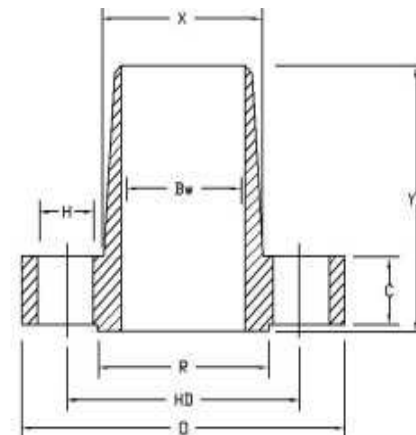

義覺浮球開關

YI JIUE FOLAT SWITCH

ANSI 300LB

PIPE SIZE	O	C	X	R	Ys	Yw	Bs	Bw	HD	NUM of BOLTS	DIA of BOLTS	H
1/2	3-3/4	9/16	1-1/2	1-3/8	7/8	2-1/16	0.88	0.62	2-5/8	4	1/2	5/8
3/4	4-5/8	5/8	1-7/8	1-11/16	1	2-1/4	1.09	0.82	3-1/4	4	5/8	3/4
1	4-7/8	11/16	2-1/8	2	1-1/16	2-7/16	1.36	1.05	3-1/2	4	5/8	3/4
1-1/4	5-1/4	3/4	2-1/2	2-1/2	1-1/16	2-9/16	1.70	1.38	3-7/8	4	5/8	3/4
1-1/2	6-1/8	13/16	2-3/4	2-7/8	1-3/16	2-11/16	1.95	1.61	4-1/2	4	3/4	7/8
2	6-1/2	7/8	3-5/16	3-5/8	1-5/16	2-3/4	2.44	2.07	5	8	5/8	3/4
2-1/2	7-1/2	1	3-15/16	4-1/8	1-1/2	3	2.94	2.47	5-7/8	8	3/4	7/8
3	8-1/4	1-1/8	4-5/8	5	1-11/16	3-1/8	3.57	3.07	6-5/8	8	3/4	7/8
3-1/2	9	1-3/16	5-1/2	5-1/2	1-3/4	3-3/16	4.07	3.55	7-1/4	8	3/4	7/8

PIPE SIZE	O	C	X	R	Ys	Yw	Bs	Bw	HD	NUM of BOLTS	DIA of BOLTS	H
4	10	1-1/4	5-3/4	6-3/16	1-7/8	3-3/8	4.57	4.03	7-7/8	8	3/4	7/8
5	11	1-3/8	7	7-5/16	2	3-7/8	5.66	5.05	9-1/4	8	3/4	7/8
6	12-1/2	1-7/16	8-1/8	8-1/2	2-1/16	3-7/8	6.72	6.07	10-5/8	12	3/4	7/8