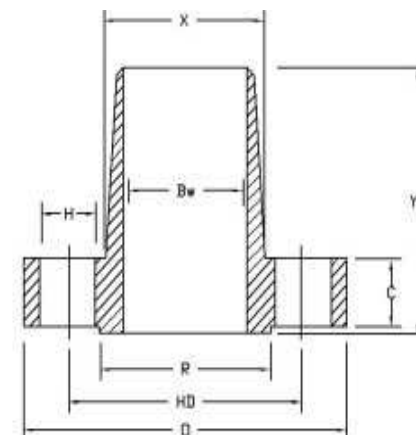

義覺浮球開關

YI JIUE FOLAT SWITCH

ANSI 150LB

PIPE SIZE	O	C	X	R	Ys	Yw	Bs	Bw	HD	NUM of BOLTS	DIA of BOLTS	H
1/2	3-1/2	7/16	1-3/16	1-3/8	5/8	1-7/8	0.88	0.62	2-3/8	4	1/2	5/8
3/4	3-7/8	1/2	1-1/2	1-11/16	5/8	2-1/16	1.09	0.82	2-3/4	4	1/2	5/8
1	4-1/4	9/16	1-15/16	2	11/16	2-3/16	1.36	1.05	3-1/8	4	1/2	5/8
1-1/4	4-5/8	5/8	2-5/16	2-1/2	13/16	2-1/4	1.70	1.38	3-1/2	4	1/2	5/8
1-1/2	5	11/16	2-9/16	2-7/8	7/8	2-7/16	1.95	1.61	3-7/8	4	1/2	5/8
2	6	3/4	3-1/16	3-5/8	1	2-1/2	2.44	2.07	4-3/4	4	5/8	3/4
2-1/2	7	7/8	3-9/16	4-1/8	1-1/8	2-3/4	2.94	2.47	5-1/2	4	5/8	3/4
3	7-1/2	15/16	4-1/4	5	1-3/16	2-3/4	3.57	3.07	6	4	5/8	3/4
3-1/2	8-1/2	15/16	4-13/16	5-1/2	1-1/4	2-13/16	4.07	3.55	7	8	5/8	3/4

PIPE SIZE	O	C	X	R	Ys	Yw	Bs	Bw	HD	NUM of BOLTS	DIA of BOLTS	H
4	9	15/16	5-5/16	6-3/16	1-5/16	3	4.57	4.03	7-1/2	8	5/8	3/4
5	10	15/16	6-7/16	7-5/16	1-7/16	3-1/2	5.66	5.05	8-1/2	8	3/4	7/8
6	11	1	7-9/16	8-1/2	1-9/16	3-1/2	6.72	6.07	9-1/2	8	3/4	7/8