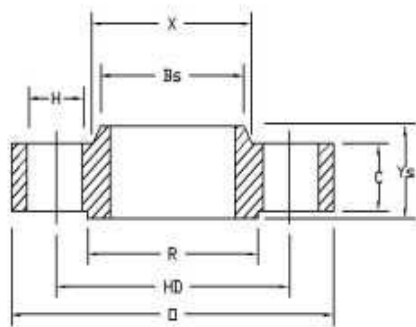

義覺浮球開關

YI JIUE FOLAT SWITCH

ANSI 150LB

PIPE SIZE	O	C	X	R	Ys	Yw	Bs	Bw	HD	NUM of BOLTS	DIA of BOLTS	H
1/2	3-1/2	7/16	1-3/16	1-3/8	5/8	1-7/8	0.88	0.62	2-3/8	4	1/2	5/8
3/4	3-7/8	1/2	1-1/2	1-11/16	5/8	2-1/16	1.09	0.82	2-3/4	4	1/2	5/8
1	4-1/4	9/16	1-15/16	2	11/16	2-3/16	1.36	1.05	3-1/8	4	1/2	5/8
1-1/4	4-5/8	5/8	2-5/16	2-1/2	13/16	2-1/4	1.70	1.38	3-1/2	4	1/2	5/8
1-1/2	5	11/16	2-9/16	2-7/8	7/8	2-7/16	1.95	1.61	3-7/8	4	1/2	5/8
2	6	3/4	3-1/16	3-5/8	1	2-1/2	2.44	2.07	4-3/4	4	5/8	3/4
2-1/2	7	7/8	3-9/16	4-1/8	1-1/8	2-3/4	2.94	2.47	5-1/2	4	5/8	3/4
3	7-1/2	15/16	4-1/4	5	1-3/16	2-3/4	3.57	3.07	6	4	5/8	3/4
3-1/2	8-1/2	15/16	4-13/16	5-1/2	1-1/4	2-13/16	4.07	3.55	7	8	5/8	3/4

PIPE SIZE	O	C	X	R	Ys	Yw	Bs	Bw	HD	NUM of BOLTS	DIA of BOLTS	H
4	9	15/16	5-5/16	6-3/16	1-5/16	3	4.57	4.03	7-1/2	8	5/8	3/4
5	10	15/16	6-7/16	7-5/16	1-7/16	3-1/2	5.66	5.05	8-1/2	8	3/4	7/8
6	11	1	7-9/16	8-1/2	1-9/16	3-1/2	6.72	6.07	9-1/2	8	3/4	7/8