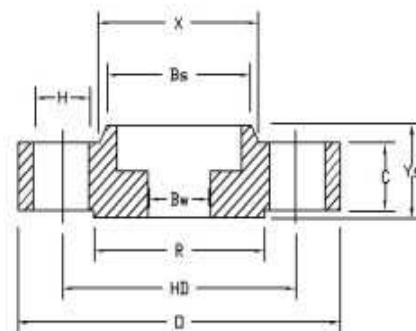

義覺浮球開關

YI JIUE FOLAT SWITCH

ANSI 150LB

PIPE SIZE	O	C	X	R	Ys	Yw	Bs	Bw	HD	NUM of BOLTS	DIA of BOLTS	H
1/2	3-1/2	7/16	1-3/16	1-3/8	5/8	1-7/8	0.88	0.62	2-3/8	4	1/2	5/8
3/4	3-7/8	1/2	1-1/2	1-11/16	5/8	2-1/16	1.09	0.82	2-3/4	4	1/2	5/8
1	4-1/4	9/16	1-15/16	2	11/16	2-3/16	1.36	1.05	3-1/8	4	1/2	5/8
1-1/4	4-5/8	5/8	2-5/16	2-1/2	13/16	2-1/4	1.70	1.38	3-1/2	4	1/2	5/8
1-1/2	5	11/16	2-9/16	2-7/8	7/8	2-7/16	1.95	1.61	3-7/8	4	1/2	5/8
2	6	3/4	3-1/16	3-5/8	1	2-1/2	2.44	2.07	4-3/4	4	5/8	3/4
2-1/2	7	7/8	3-9/16	4-1/8	1-1/8	2-3/4	2.94	2.47	5-1/2	4	5/8	3/4
3	7-1/2	15/16	4-1/4	5	1-3/16	2-3/4	3.57	3.07	6	4	5/8	3/4
3-1/2	8-1/2	15/16	4-13/16	5-1/2	1-1/4	2-13/16	4.07	3.55	7	8	5/8	3/4

PIPE SIZE	O	C	X	R	Ys	Yw	Bs	Bw	HD	NUM of BOLTS	DIA of BOLTS	H
4	9	15/16	5-5/16	6-3/16	1-5/16	3	4.57	4.03	7-1/2	8	5/8	3/4
5	10	15/16	6-7/16	7-5/16	1-7/16	3-1/2	5.66	5.05	8-1/2	8	3/4	7/8
6	11	1	7-9/16	8-1/2	1-9/16	3-1/2	6.72	6.07	9-1/2	8	3/4	7/8